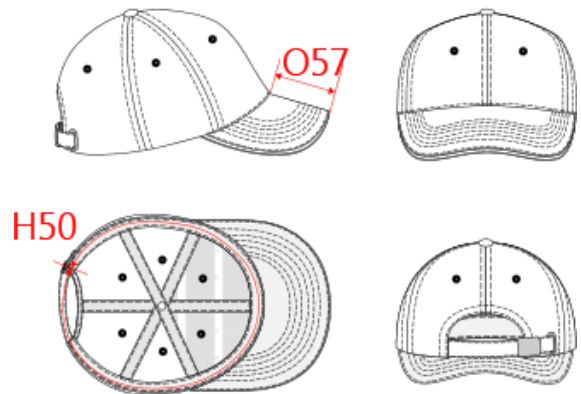

REFERENCE : KP011

SIZES : U

COMPOSITION :

Main fabric : Brushed cotton twill 260 100%cotton
 Main fabric : Brushed cotton twill 260 For contrasted sandwich visor 100%cotton
 Main fabric : Brushed Cotton twill - 260 For back lace size regulation 100%cotton
 Main fabric : Brushed cotton twill 260 For under visor 100% cotton
 Material 6 : Rubber quality As inner structure of the peak. 100% rubber

ARTICLE WEIGHT :

76 gr/pc

DESCRIPTION	
Français :	Orlando - Casquette homme 6 panneaux
English :	Orlando - Men's 6 panel cap
Nederlands :	Orlando - Pet met 6 panelen
Deutsch :	Herren kappe Orlando 6 panel
Español :	Orlando - Gorra para hombre 6 paneles
Italiano :	Orlando - Cappellino uomo 6 pannelli
Português :	Orlando - Boné 6 painéis

MEASUREMENT	
Description	U
H50 Tour de tête / Head measurement	58
O57 Deep of the peak on baseball cap	7

CARE LABEL				
				

PACKING	
Box	100 pcs / box U => L:51cm W:45cm H:36cm GW:9.50kg NW:7.50kg

REFERENCE : KP011